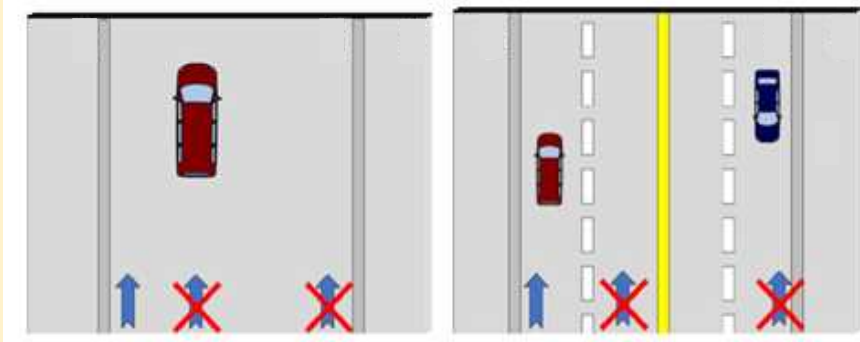

【Riding double】
Penalty: 3,000 yen

【Riding side by side】
Penalty: 3,000 yen

【Riding while holding an umbrella】
Penalty: 5,000 yen

【Entering railroad crossings while barriers are down】
Penalty: 7,000 yen

【Riding without lights】
Penalty: 5,000 yen

【Riding on the right side of the road】
Penalty: 6,000 yen

Nagasaki Prefectural Police

English
【英語】

Safe use of bicycles (main traffic rules)

① Principle of riding on the roadway

○ Bicycles must ride along **the left edge of the road**

○ **Riding on the right side (wrong-way riding)** risks head-on collisions with cars

② How to turn right at intersections (**two-step right turn**)

○ **At both signalized and non-signalized intersections**, move as far left as possible in advance and make a wide **right turn (two-step right turn)**