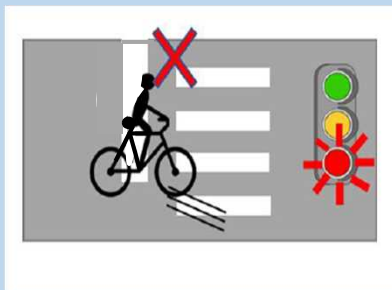

Road Traffic Act amendment

For all bicycle users

Traffic violations by bicycles will be subject to blue tickets (traffic violation tickets)

Effective from April 1, 2026

Applicable

- Among bicycle violations, clear and standardized specific acts (minor offenses)
- Age 16 and over (regardless of driver's license possession)

Main examples of applicable traffic violations and penalty amounts

【Ignoring traffic signals (red light)】
Penalty: 6,000 yen

【Failure to stop at a stop sign】
Penalty: 5,000 yen

【Use of mobile phones, etc. (holding)】
Penalty: 12,000 yen

【Riding double】
Penalty: 3,000 yen

【Riding side by side】
Penalty: 3,000 yen

【Riding while holding an umbrella】
Penalty: 5,000 yen

【Entering railroad crossings while barriers are down】
Penalty: 7,000 yen

【Riding without lights】
Penalty: 5,000 yen

【Riding on the right side of the road】
Penalty: 6,000 yen

Nagasaki Prefectural Police

English
【英語】

Safe use of bicycles (main traffic rules)

① Principle of riding on the roadway

○ Bicycles must ride along **the left edge of the road**