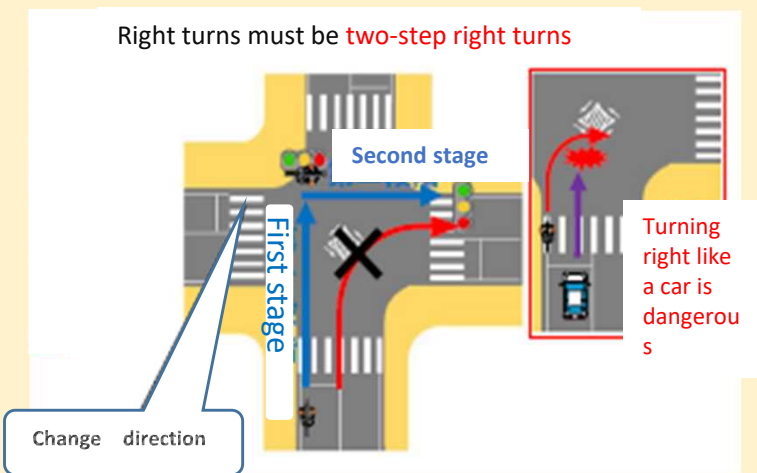

【Riding double】
Penalty: 3,000 yen

【Riding side by side】
Penalty: 3,000 yen

【Riding while holding an umbrella】
Penalty: 5,000 yen

【Entering railroad crossings while barriers are down】
Penalty: 7,000 yen

【Riding without lights】
Penalty: 5,000 yen

【Riding on the right side of the road】
Penalty: 6,000 yen

Nagasaki Prefectural Police

English
【英語】

Safe use of bicycles (main traffic rules)

① Principle of riding on the roadway

○ Bicycles must ride along **the left edge of the road**

○ **Riding on the right side (wrong-way riding)** risks head-on collisions with cars

② How to turn right at intersections (**two-step right turn**)

○ **At both signalized and non-signalized intersections**, move as far left as possible in advance and make a wide **right turn (two-step right turn)**