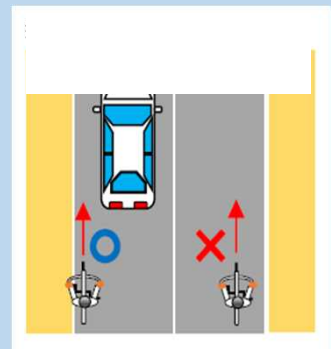

【Riding double】
Penalty: 3,000 yen

【Riding side by side】
Penalty: 3,000 yen

【Riding while holding an umbrella】
Penalty: 5,000 yen

【Entering railroad crossings while barriers are down】
Penalty: 7,000 yen

【Riding without lights】
Penalty: 5,000 yen

【Riding on the right side of the road】
Penalty: 6,000 yen

Nagasaki Prefectural Police

English
【英語】

Safe use of bicycles (main traffic rules)

① Principle of riding on the roadway

○ Bicycles must ride along **the left edge of the road**